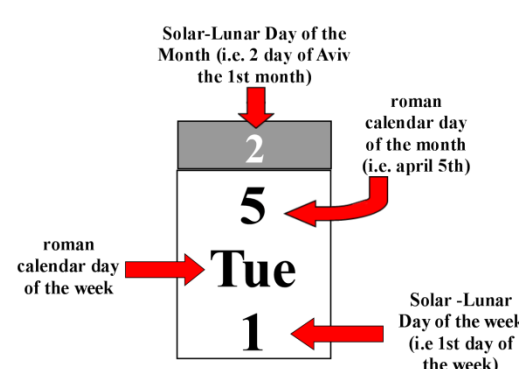

- **Yellow Boxes** = Rosh Chodesh
- **Blue Box** = Weekly Shabbats
- **Green Box** = Feast Days
- **Orange Box** = Purim
- **Black Highlight** = pagan roman months
- **Red Boxes** = Pesach (Passover)
- **Dark Blue Box** = Chanukah
- **Grey Box** = YHWHs Months & Days

Set-Apart Days	-	YHWHs Month & Day	roman month & day
Pesach (Passover)	-	Aviv 14th	April 17th
Feast of Unleavened Bread	-	Aviv 15th – 21st	April 18th – 24th
Shavuot (Feast of Weeks/Pentecost)	-	3rd Month 7th Day	June 8th
Blowing of Trumpets	-	7th Month 1st Day	Sept 28th
Day of Atonement	-	7th Month 10th Day	Oct 7th
Feast of Sukkot (Tabernacles)	-	7th Month 15th – 22nd Day	Oct 12th – 18th
Last Great Day	-	7th Month 22nd Day	Oct 19th
Chanukah (Hanukah)	-	9th Month 25th Day – 10th month 2nd Day	Dec. 20th – 27th
Purim	-	12th Month 14th – 15th Day	Mar. 7th – 8th

NOTICE: All of Yahuahs Days Begin at Sunset on the Previous roman Day! A Day is from Sunset to Sunset !!

COPYRIGHT © 2011 / 5993 s.c. Y.H.R.I.M.
**FOR ADDITIONAL COPIES OR INFO,
PLEASE CONTACT THE AUTHOR AT
E-MAIL: MOSHE@YHRIM.COM
GO TO OUR WEB SITE WWW.YHRIM.COM**

Moon Conjunction Times GMT (Universal Time) :					
2011	April 3rd	2:33pm	Oct 26th	7:56pm	
	May 3rd	6:51am	Nov 25th	6:10am	
	June 1st	9:03pm	Dec. 24th	6:07pm	
	July 1st	8:54am	2012 Jan. 23rd	7:40am	
	July 30th	6:40pm	Feb 21st	10:35pm	
	Aug 29th	3:05am	Mar. 22nd	2:38am	
	Sept 27th	11:09am