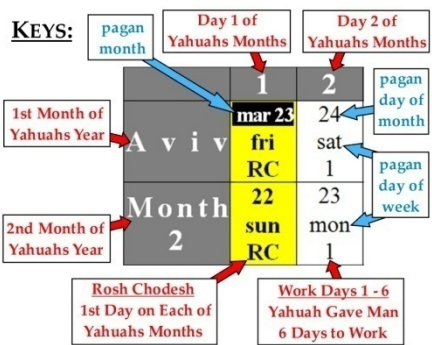

- Yellow Boxes** = Rosh Chodesh
- Blue Box** = Weekly Shabbats
- Green Box** = Feast Days
- Red Boxes** = Pesach (Passover)
- Dark Blue Box** = Chanukah
- Orange Box** = Purim
- Grey Box** = YHWHs Months & Days
- Black Highlight** = pagan roman months