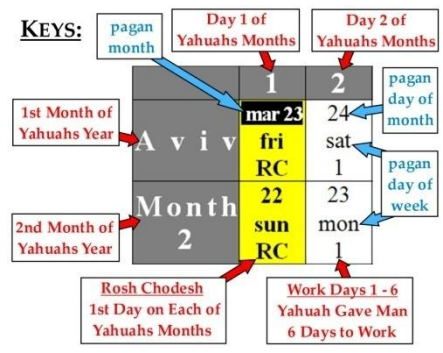

- **Yellow Boxes** = Rosh Chodesh
- **Blue Box** = Weekly Shabbats
- **Green Box** = Feast Days
- **Red Boxes** = Pesach (Passover)
- **Dark Blue Box** = Chanukah
- **Orange Box** = Purim
- **Grey Box** = YHWHs Months & Days
- **Black Highlight** = pagan roman months

Month 7 Begins the Last 3 1/2 Years – 1290 Days.
Which is Called "...The Great Tribulation..." – Daniel 9:27 & 12:7

Set-Apart Days	YHWHs Month & Day	roman month & day
Pesach /Passover	- Aviv 14th	apr 24th
Chag Matzoth / Feast of Unleavened Bread	- Aviv 15th – 21st	apr 25th – may 1st
Shavuot / Feast of Weeks / "Pentecost"	- 3rd Month 7th Day	jun 15th
Blowing of Trumpets	- 7th Month 1st Day	oct 6th
Yom HaKippurim / Day of Atonements	- 7th Month 10th Day	oct 15th
Chag Sukkot / Feast of Tabernacles	- 7th Month 15th – 21st Day	oct 20th – 26th
Last Great Day	- 7th Month 22nd Day	oct 27th
Chanukah (Hanukah)	- 9th Month 25th Day – 10th month 2nd Day	dec 28th – jan 4th
Purim	- 12th Month 14th – 15th Day	mar 15th – 16th

NOTICE: All of Yahuahs Days Begin at Sunset on the Previous roman Day! A Day is from Sunset to Sunset !!

COPYRIGHT © 5994 s.c. / 2012 Y.H.R.I.M.
FOR ADDITIONAL COPIES OR INFO,
PLEASE CONTACT THE AUTHOR AT
E-MAIL: MOSHE@YHRIM.COM
GO TO OUR WEB SITE WWW.YHRIM.COM

Moon Conjunction Times EST :					
2013	apr	10th	5:36 am	nov	3rd 7:51am
	may	9th	8:29pm	dec	2nd 7:23pm
	jun	8th	11:57am		
	jul	8th	3:15am	2014	jan 1st 6:15am
	aug	6th	5:51pm		jan 30th 4:39pm
	sept	5th	7:37am		mar 1st 3:00am
	oct	4th	8:35pm		mar 30th 2:45pm