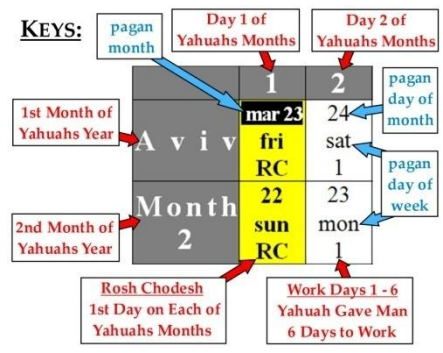

Yellow Boxes = Rosh Chodesh
Blue Box = Weekly Shabbats
Green Box = Feast Days
Red Boxes = Pesach (Passover)
Dark Blue Box = Chanukah
Orange Box = Purim
Grey Box = YHWHs Months & Days
Black Highlight = pagan roman months

Month 7 Begins the Last 3 1/2 Years – 1290 Days.
Which is Called "...The Great Tribulation..." – Daniel 9:27 & 12:7

Set-Apart Days	YHWHs Month & Day	roman month & day
Pesach /Passover	- Aviv 14th	apr 24th
Chag Matzoth / Feast of Unleavened Bread	- Aviv 15th – 21st	apr 25th – may 1st
Shavuot / Feast of Weeks / "Pentecost"	- 3rd Month 7th Day	jun 15th
Blowing of Trumpets	- 7th Month 1st Day	oct 6th
Yom HaKippurim / Day of Atonements	- 7th Month 10th Day	oct 15th
Chag Sukkot / Feast of Tabernacles	- 7th Month 15th – 21st Day	oct 20th – 26th
Last Great Day	- 7th Month 22nd Day	oct 27th
Chanukah (Hanukah)	- 9th Month 25th Day – 10th month 2nd Day	dec 28th – jan 4th
Purim	- 12th Month 14th – 15th Day	mar 15th – 16th

NOTICE: All of Yahuahs Days Begin at Sunset on the Previous roman Day! A Day is from Sunset to Sunset !!

COPYRIGHT © 5994 s.c. / 2012 Y.H.R.I.M.
FOR ADDITIONAL COPIES OR INFO,
PLEASE CONTACT THE AUTHOR AT
E- MAIL: MOSHE@YHRIM.COM
GO TO OUR WEB SITE WWW.YHRIM.COM

Moon Conjunction Times GMT :					
2013	apr	10th	9:36 am	nov	3rd 12:51 pm
	may	10th	12:29 am	dec	3rd 12:23 am
	jun	8th	3:57 pm		
	jul	8th	7:15am	2014	jan 1st 11:15am
	aug	6th	9:51pm		jan 30th 9:39pm
	sept	5th	11:37am		mar 1st 8:00am
	oct	5th	12:35 am		mar 30th 6:45pm