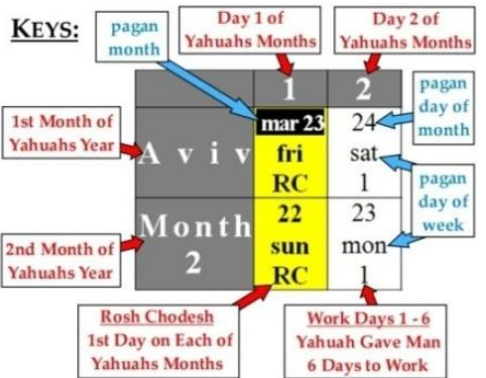

- **Yellow Boxes** = Rosh Chodesh
- **Blue Boxes** = Weekly Shabbats
- **Green Boxes** = Feast Days
- **Red Boxes** = Pesach / Passover
- **Dark Blue Boxes** = Chanukah
- **Orange Boxes** = Purim
- **Grey Boxes** = YHWHs Months & Days
- **Black Highlight** = pagan roman months

Set-Apart Days	YHWHs Month & Day	roman month & day
Pesach / Passover	- Aviv 14th	apr 13th
Chag Matzoth / Feast of Unleavened Bread	- Aviv 15th - 21st	apr 14th - 20th
Shavuot / Feast of Weeks / "Pentecost"	- 3rd Month 7th Day	jun 4th
Yom Teruah / Blowing of Trumpets	- 7th Month 1st Day	sept 25th
Yom HaKippurim / Day of Atonements	- 7th Month 10th Day	oct 4th
Chag Sukkot / Feast of Tabernacles	- 7th Month 15th - 21st Day	oct 9th - 15th
Last Great Day	- 7th Month 22nd Day	oct 16th
Chanukah / Hanukah	- 9th Month 25th Day - 10th month 2nd Day	dec 17th - 25th
Purim	- 12th Month 14th - 15th Day	mar 5th - 6th

NOTICE: All of Yahuahs Days Begin at Sunset on the Previous roman Day!
A Scriptural Day is from Sunset to Sunset !!

Y.H.R.I.M. COPYRIGHT© 5995 s.c. / 2013
FOR ADDITIONAL INFO, PLEASE CONTACT
E- MAIL: MOSHE@YHRIM.COM
GO TO OUR WEBSITE WWW.YHRIM.COM

Moon Conjunction Times **EST**				
2014	mar 30th	1:45 pm	oct 23rd	4:57 pm
	apr 29th	1:15 am	nov 22nd	7:33 am
	may 28th	1:41 pm	dec 21st	8:36 pm
	jun 27th	3:09 am		
	jul 26th	5:42 pm	2015	jan 20th 8:14 am
	aug 25th	9:13 am		feb 18th 6:48 pm
	sept 24th	1:14 am		mar 20th 4:37 am