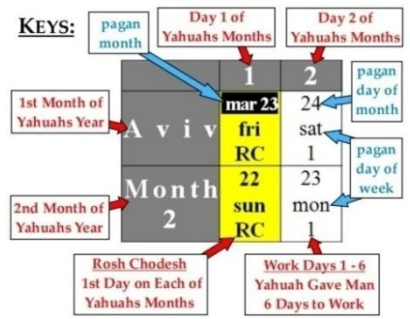

- **Yellow Boxes** = Rosh Chodesh
- **Blue Box** = Weekly Shabbats
- **Green Box** = Feast Days
- **Red Boxes** = Pesach/Passover
- **Dark Blue Box** = Chanukah
- **Orange Box** = Purim
- **Grey Box** = YHWHs Months & Days
- **Black Highlight** = pagan roman months

Set-Apart Days	YHWHs Month & Day	roman month & day
Pesach / Passover	- Abib 14th	apr 3rd
Chag Matzoth / Feast of Unleavened Bread	- Abib 15th – 21st	apr 4th – apr 10th
Shabuot / Feast of Weeks / "Pentecost"	- 3rd Month 7th Day	may 25th
Blowing of Trumpets	- 7th Month 1st Day	sept 14th
Yom HaKippurim / Day of Atonements	- 7th Month 10th Day	sept 23rd
Chag Sukkot / Feast of Tabernacles	- 7th Month 15th – 21st Day	sept 28th – oct 4th
Last Great Day	- 7th Month 22nd Day	oct 5th
Chanukah (Hanukah)	- 9th Month 25th Day – 10th month 2nd Day	dec 6th – 13th
Purim	- 12th Month 14th – 15th Day	feb 22nd – 23rd

NOTE: All of Yahuahs Days Begin at Sunset of the Previous roman Day! A Scriptural Day is from Sunset to Sunset!!

COPYRIGHT © 5996 s.c. / 2014 Y.H.R.I.M.
FOR ADDITIONAL INFO, PLEASE CONTACT:
E-MAIL: MOSHE@YHRIM.COM
GO TO OUR WEB SITE WWW.YHRIM.COM

Moon Conjunction Times **GMT**			
2015	mar 20th	9:37 am	oct 13th 12:07 am
	apr 18th	6:57 pm	nov 11th 5:48 pm
	may 18th	4:14 am	dec 11th 10:30 am
	jun 16th	2:06 pm	2016 jan 10th 1:31 am
	jul 16th	1:25 am	feb 8th 2:40 pm
	aug 14th	2:54 pm	mar 9th 1:55 am
	sept 13th	6:42 am	apr 7th 11:24 am